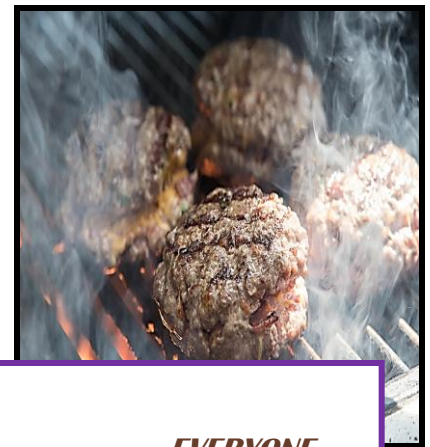

2 – 4 lb. BAGS Raw Chicken Wings

SURF & TURF \$30

2 - 8 oz. Sirloin Steaks
2 – 3.5 oz. Lobster Tails

BURGER BOX

\$25

10 – 8 oz. Burgers

Catholiccharitiesdc.org. 301-864-3115
3222 Hubbard Rd. Lndvr, MD 20785
SHARE PROVIDES DISCOUNTED NUTRIOUS FOOD MONTHLY